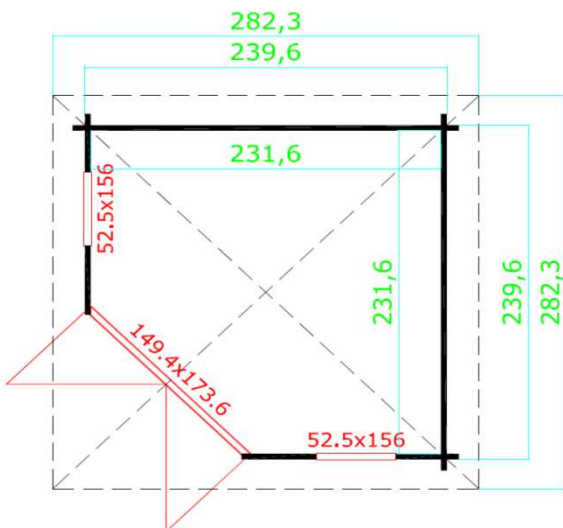

40
mm

1

5

★ ★ ★
GUARANTEE

5
YEARS

UNDER
2,5
metres

PACKAGING: 1 PALLET

330 x 118 x 69 cm
623 kg

DIMENSIONS

Floor Area	4,80 m ²
Roof dimensions	2,82 x 2,82 m
Cubic volume	≈ 10,7 m ³
Wall height	≈ 2,05 m
Ridge height	≈ 2,41 m
Front overhang	≈ 21 cm

WINDOWS & DOORS (DGP*)

1 double door	149,4 x 173,6 cm
2 single windows	52,5 x 156,0 cm
windows open outward	

*DGP - Double Glazed Premium

ROOF & FLOOR

Roof/Floor boards	18 mm
Roof surface	8,25 m ²
Roof slope	≈ 15.0°
Treated Bearers	45 x 45 mm

* Optional Roof Covering available